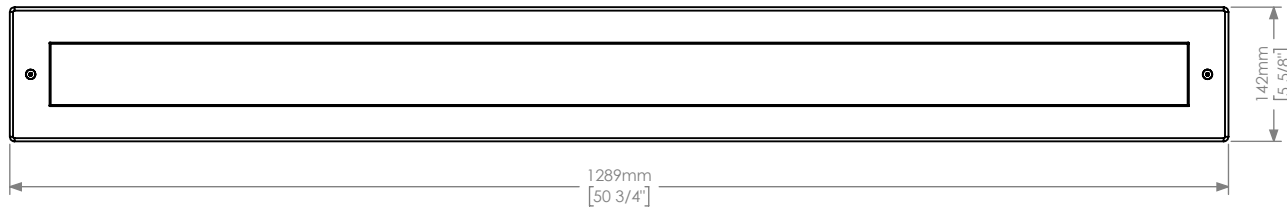

Description : PARADE L-4 RECESSED

Code : AL5078

Scale : 1:8

SHEET 1 OF 2

Revision : 01

DIMENSIONS ARE IN MILLIMETERS [BRACKETED DIMENSIONS ARE IN INCHES]

**GRIVEN** 

<http://www.griven.com>

Description : PARADE L-4 RECESSED

Code : AL5078 + AL5088

Scale : 1:8

SHEET 2 OF 2

Revision : 01

DIMENSIONS ARE IN MILLIMETERS [BRACKETED DIMENSIONS ARE IN INCHES]

**GRIVEN** 

<http://www.griven.com>