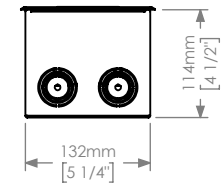

Description : PARADE L-4 RECESSED

Code : AL5078

Scale : 1:8

SHEET 1 OF 2

Revision : 01

DIMENSIONS ARE IN MILLIMETERS [BRACKETED DIMENSIONS ARE IN INCHES]

**GRIVEN** 

<http://www.griven.com>

Description : PARADE L-4 RECESSED

Code : AL5078 + AL5088

Scale : 1:8

SHEET 2 OF 2

Revision : 01

DIMENSIONS ARE IN MILLIMETERS [BRACKETED DIMENSIONS ARE IN INCHES]

**GRIVEN** 

<http://www.griven.com>