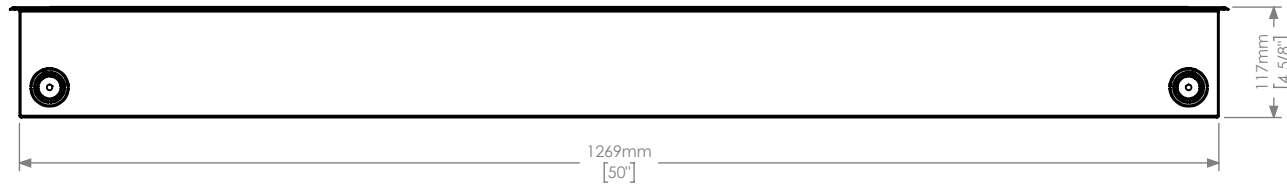

Description : PARADE L-4 RECESSED

Code : AL5078

Scale : 1:8

SHEET 1 OF 2

Revision : 01

DIMENSIONS ARE IN MILLIMETERS [BRACKETED DIMENSIONS ARE IN INCHES]

**GRIVEN** 

<http://www.griven.com>

Description : PARADE L-4 RECESSED

Code : AL5078 + AL5088

Scale : 1:8

SHEET 2 OF 2

Revision : 01

DIMENSIONS ARE IN MILLIMETERS [BRACKETED DIMENSIONS ARE IN INCHES]

**GRIVEN** 

<http://www.griven.com>